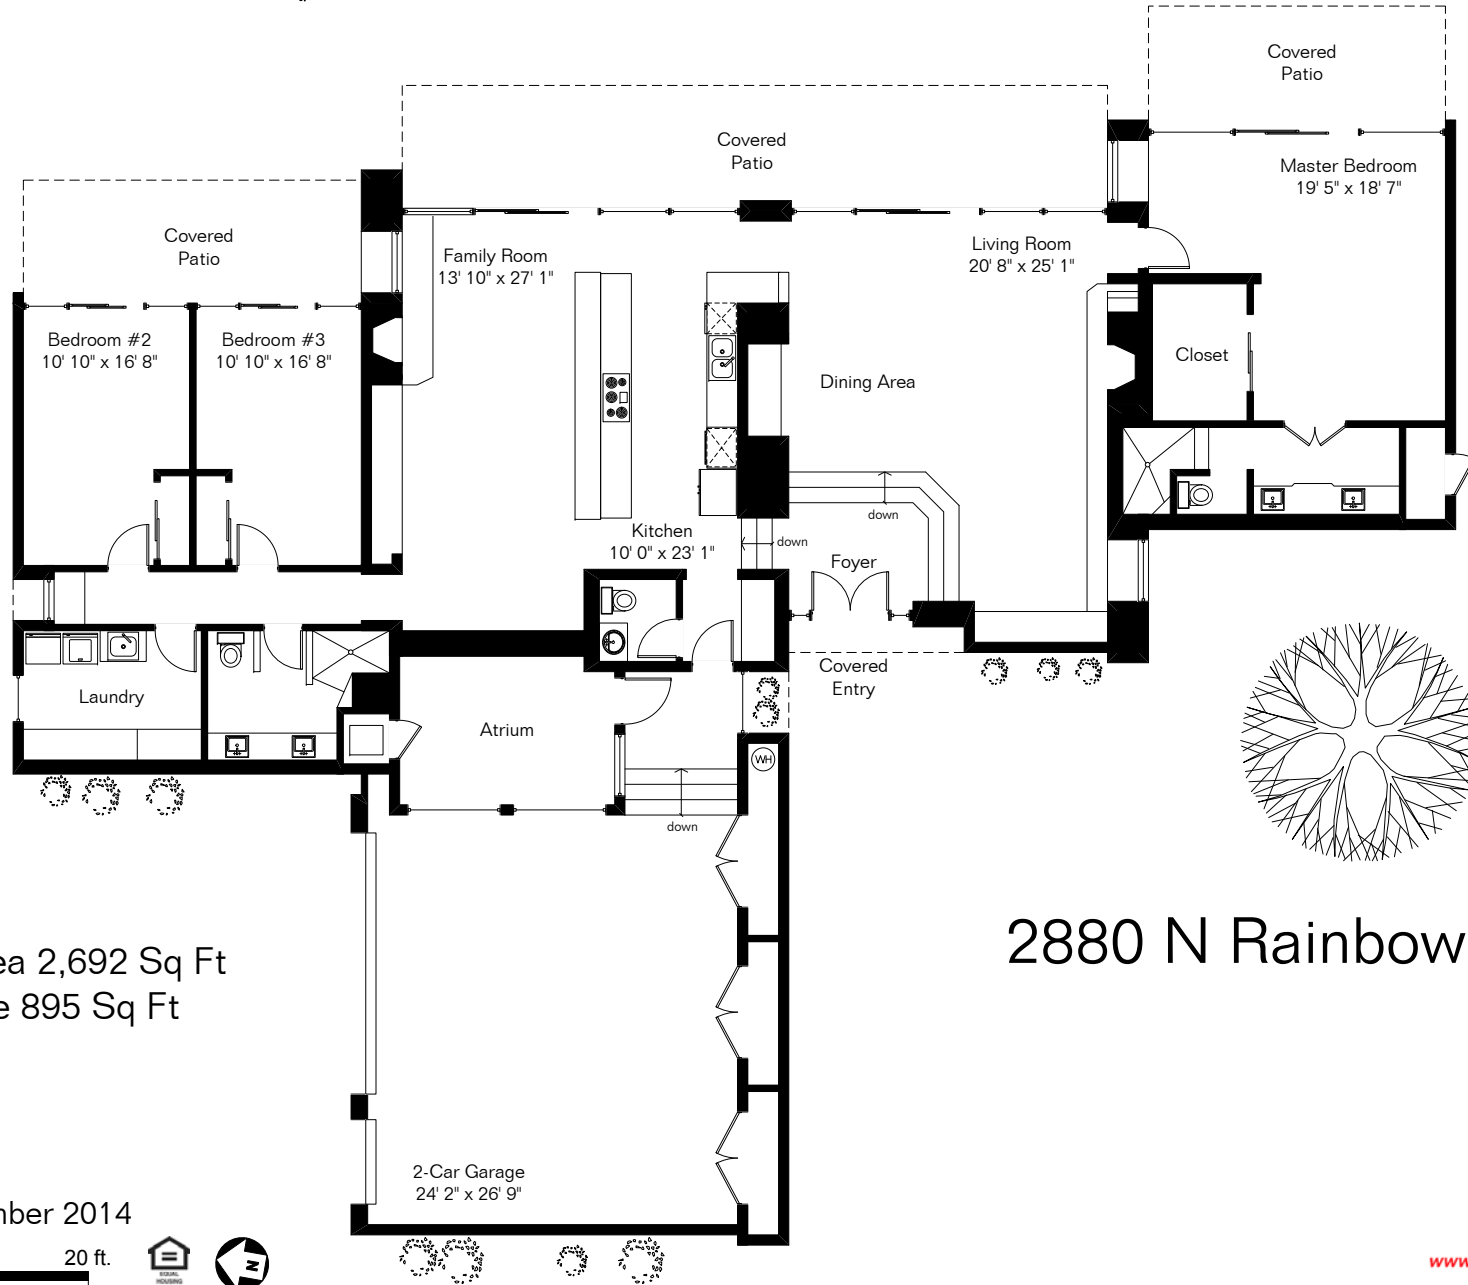

The square footages and room size information are deemed to be reliable but are not guaranteed and should be independently verified.

Living Area 2,692 Sq Ft
Garage 895 Sq Ft

2880 N Rainbow Pl

Site Visit September 2014